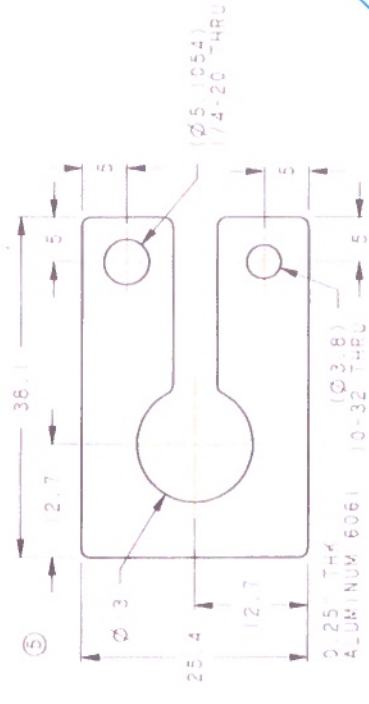

1	ORIFICE_PLATE_IGS
2	MANIFOLD_PLATE_IGS
3	CAVITY_PLATE_IGS
4	PIEZO_PLATE_IGS
5	HEATER_BLOCK_IGS
6	CAP_PLATE_IGS

12mm Piezo 4 Layer Jet Head

DESCRIPTION: SINGLE JET ASSEMBLY
DIMENSIONS IN MM EXCEPT WHERE NOTED