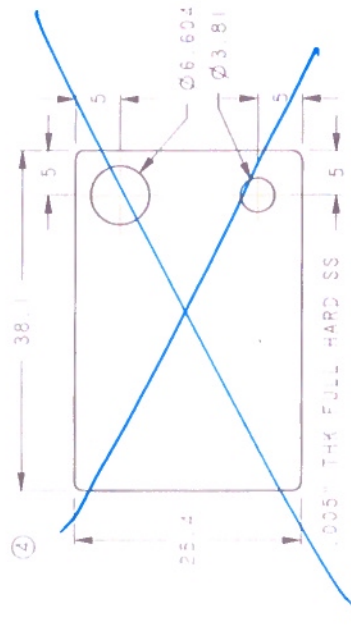

1	ORIFICE_PLATE_IGS
2	MANIFOLD_PLATE_IGS
3	CAVITY_PLATE_IGS
4	PIEZO_PLATE_IGS
5	HEATER_BLOCK_IGS
6	CAP_PLATE_IGS

12mm Piezo 4 Layer Jet Head

DESCRIPTION: SINGLE JET ASSEMBLY
DIMENSIONS IN MM EXCEPT WHERE NOTED