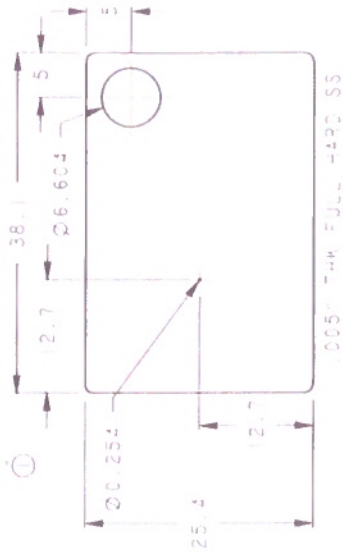

1	ORIFICE_PLATE_IGS
2	MANIFOLD_PLATE_IGS
3	CAVITY_PLATE_IGS
4	PIEZO_PLATE_IGS
5	HEATER_BLOCK_IGS
6	CAP_PLATE_IGS

12mm Piezo 4 Layer Jet Head

DESCRIPTION: SINGLE JET ASSEMBLY
DIMENSIONS IN MM EXCEPT WHERE NOTED