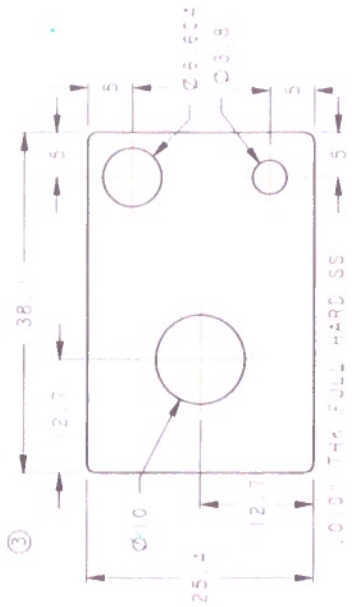

1	ORIFICE_PLATE_IGS
2	MANIFOLD_PLATE_IGS
3	CAVITY_PLATE_IGS
4	PIEZO_PLATE_IGS
5	HEATER_BLOCK_IGS
6	CAP_PLATE_IGS

12mm Piezo 4 Layer Jet Head

DESCRIPTION: SINGLE JET ASSEMBLY
DIMENSIONS IN MM EXCEPT WHERE NOTED