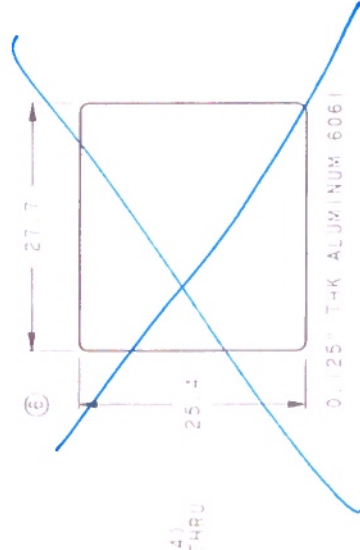

1	ORIFICE_PLATE_IGS
2	MANIFOLD_PLATE_IGS
3	CAVITY_PLATE_IGS
4	PIEZO_PLATE_IGS
5	HEATER_BLOCK_IGS
6	CAP_PLATE_IGS

12mm Piezo 4 Layer Jet Head

DESCRIPTION: SINGLE JET ASSEMBLY
DIMENSIONS IN MM EXCEPT WHERE NOTED