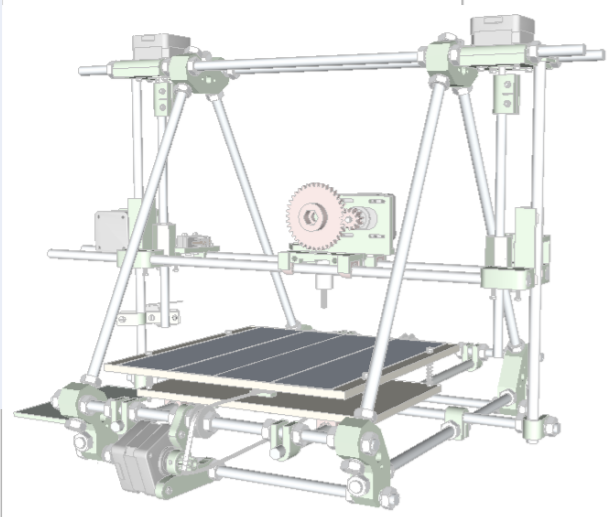

RepRap Family Tree

v3.1 (04-09-2011)

Emmanuel Gilloz

- Working
 - Experimental
 - Concept
 - Other oshw project
 - Commercial
-
- Common
 - - - Less common
 - ⋯ Work in progress