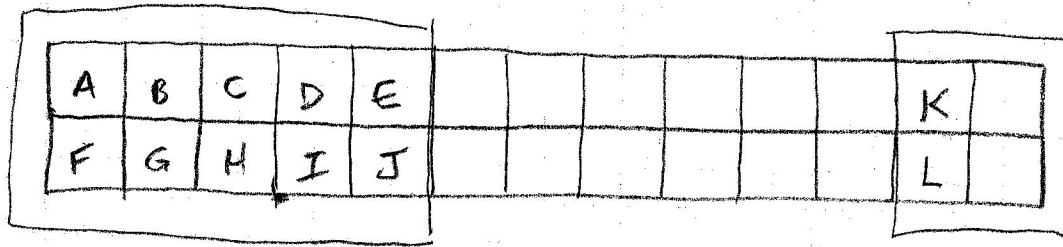

SKR v1.3 LCD Panel Interface PCA

EXP1

LCD
RIBBON
CABLE

TOP
VIEW

2	4	6	8	10
1	3	5	7	9

BOTTOM
VIEW

10	8	6	4	2
9	7	5	3	1

Color