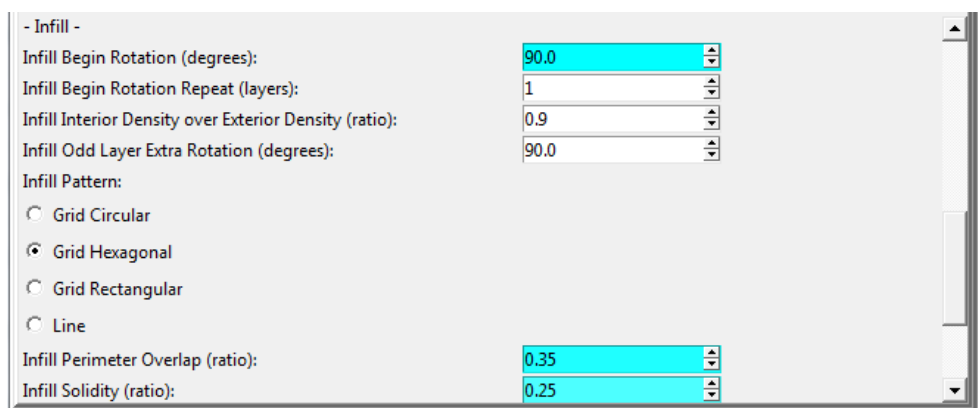

SF35-thingomatic-ABF

Craft:

Comb:

Fill:

Inset:

Speed:

Temperature:

Wipe: