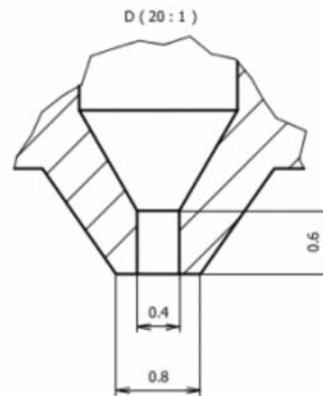

THIRD ANGLE PROJECTION
 ALL DIMENSIONS IN MM
 MATERIAL: BRASS
 SCALE: 10:1
 SURFACE FINISH: UNFINISHED UNLESS STATED

This work is licensed under a Creative Commons Attribution-NonCommercial-ShareAlike 3.0 Unported License.

Designed by JR	Checked by	Approved by	Date	Date 03/12/2014
 E3D-Online			E3D-Cyclops Nozzle (0.4mm)	
CY-NOZZLE-400_			Edition 2	Sheet 1 / 1