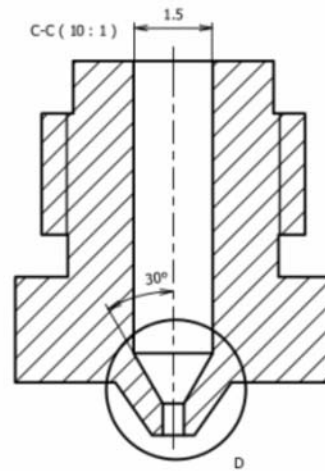

THIRD ANGLE PROJECTION
 ALL DIMENSIONS IN MM
 MATERIAL: BRASS
 SCALE: 10:1
 SURFACE FINISH: UNFINISHED UNLESS STATED

This work is licensed under a Creative Commons Attribution-NonCommercial-ShareAlike 3.0 Unported License.

Designed by JR	Checked by	Approved by	Date	Date 03/12/2014
 E3D-Online			E3D-Cyclops Nozzle (0.4mm)	
CY-NOZZLE-400_			Edition 2	Sheet 1 / 1