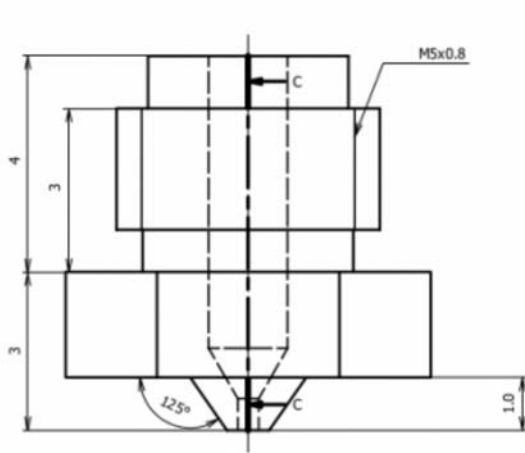

THIRD ANGLE PROJECTION
 ALL DIMENSIONS IN MM
 MATERIAL: BRASS
 SCALE: 10:1
 SURFACE FINISH: UNFINISHED UNLESS STATED

This work is licensed under a Creative Commons Attribution-NonCommercial-ShareAlike 3.0 Unported License.

Designed by JR	Checked by	Approved by	Date	Date 03/12/2014
 E3D-Online			E3D-Cyclops Nozzle (0.4mm)	
CY-NOZZLE-400_			Edition 2	Sheet 1 / 1